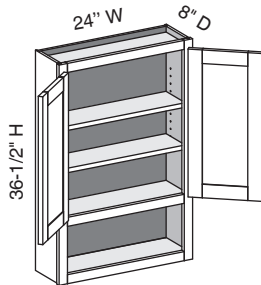

WWS/CSWS - Vanity Wall Shelf w/Butt Doors

EXP	FL	FUE	SS	PFD	EXT	FT	SBR	LE	TSS	OS	NSH	WS	MI	DT	NB
✓	✓	✓		✓	✓					✓	✓	✓	✓		✓

Custom Size Ranges
Width: 24" – 36"
Height: 24" – 48"
Depth: 5-1/2" – 12-1/2"

- 8" high bottom opening – fixed.
- Lower section does not match exterior specie unless matching interior is ordered.

36" High
WWS2436.5BD

WHV/CSWHV - Wall Hung Vanity