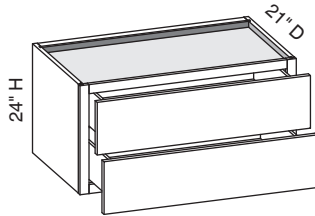

WHV2D/CSWHV2D - Wall Hung Vanity Two Drawers

EXP	FL	FUE	SS	PFD	EXT	FT	SBR	LE	TSS	OS	NSH	WS	MI	DT	NB
✓	✓	✓		✓	✓					STD	STD		✓	STD	✓

Custom Size
Ranges
Width: 21" – 36"
Height: 18" – 24"
Depth: 18", 21"

- Drawer boxes are 6" less than the depth of the cabinet to accommodate inset drawers and hardware.
- Includes two precut 2 x 4 installation cleats.
- The load capacity of these cabinets is greatly dependent on the quality of the installation screws and whether the cabinets are secured into the wall studs. If not secured into two or more studs, using high quality installation screws the cabinet may not support the desired weight.
- Conestoga will not be responsible for cabinet failure due to inadequate installation techniques or materials.

24" High	
WHV2D2124	WHV2D3024
WHV2D2424	WHV2D3324
WHV2D2724	WHV2D3624