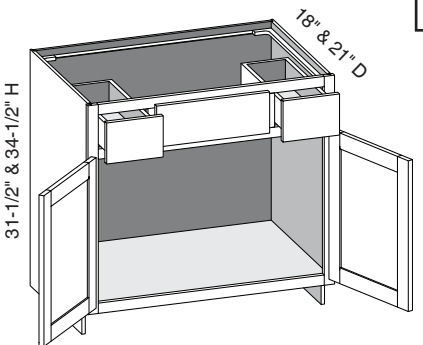

EXP	FL	FUE	SS	PFD	EXT	FT	SBR	LE	TSS	OS	NSH	WS	MI	DT	NB
✓	✓	✓	✓	✓	✓	✓	✓	✓	✓	STD	STD		✓		

Custom Size Ranges
Width: 36"
Height: 31-1/2" – 42"
Depth: 12", 15", 18", 21", 24", 27", 30"

- False top middle drawer front.
- When height changes, lower opening height changes. Upper opening height fixed at 5".

Cabinet Code	
VBS3631.5BD	VBS3634.5BD