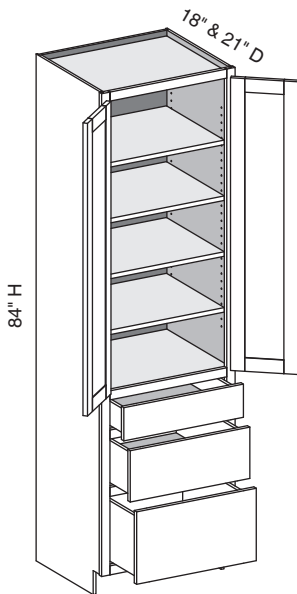

VL3B/CSU3D - Vanity Linen Three Drawer Base Height w/Butt Doors

EXP	FL	FUE	SS	PFD	EXT	FT	SBR	LE	TSS	OS	NSH	WS	MI	DT	NB
✓	✓	✓	✓	✓	✓	✓	✓	✓	✓	✓	✓	✓	✓		

Custom Size Ranges
Width: 24" – 36"
Height: 84" – 120"
Depth: 12", 15", 18", 21"
24", 27", 30"

- Lower section aligns with 34-1/2" high vanity cabinets.
- 84" – 90" high has four shelves.
- 90-1/16" – 96" high has five shelves.
- 96-1/16" – 108" high has six shelves.
- 108-1/16" – 120" high has seven shelves.
- Matching specie interior is not available over 96" high. Natural Birch UV material will be used.
- When height changes, upper opening height changes. Lower drawer opening heights fixed at 5", 8" and 11-1/2".
- Specify single or butt doors on custom size cabinets 24" wide.
- Separate 4" high toe platform is available with all cabinet heights.

Cabinet Code
VL3B2484BD

Options Key: EXP = Exposed End(s) FL = Flush End(s) FUE = Flush Unexposed End(s) SS = Shaped Side PFD = Prep for False Door
EXT = Extended Stile(s) FT = Flush Toe SBR = Shaped Bottom Rail LE = Leg Extension TSS = Toe Space Side OS = Omit Shelving
NSH = No Shelf Holes WS = Solid Wood Shelves MI = Matching Interior DT = Dust Top NB = Natural Finished Bottom