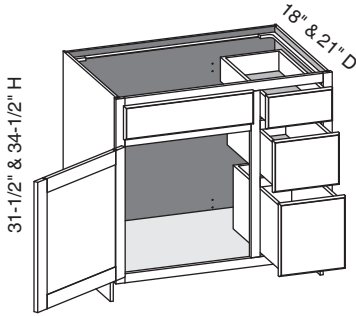

VC3DR/CSVC3DR - Vanity Combo Three Drawer Right

EXP	FL	FUE	SS	PFD	EXT	FT	SBR	LE	TSS	OS	NSH	WS	MI	DT	NB
✓	✓	✓	✓	✓	✓	✓	✓	✓	✓	STD	STD		✓		

Custom Size Ranges
Width: 36" – 48"
Height: 31-1/2" – 34-1/2"
Depth: 12", 15", 18", 21"
24", 27", 30"

- When width changes, door and false drawer openings remain fixed.
- When height changes, lower opening heights change. Upper and middle opening heights fixed at 5" and 8".
- Doors hinged on center stile require 1/2" overlay hinges for 1-1/4" or 1-3/8" overlays.

Cabinet Code	
VC3DR3631.5	VC3DR3634.5
VC3DR3931.5	VC3DR3934.5
VC3DR4231.5	VC3DR4234.5
VC3DR4531.5	VC3DR4534.5
VC3DR4831.5	VC3DR4834.5

VC3DR/CSVC3DR - Vanity Combo Three Drawer Right w/Butt Doors