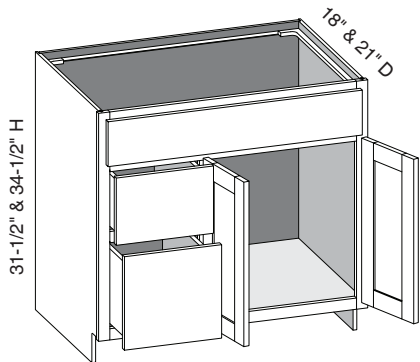

Custom Size Ranges
Width: 36" – 48"
Height: 31-1/2" – 34-1/2"
Depth: 12", 15", 18", 21"
24", 27", 30"

- False top drawer front.
- When height changes, lower opening heights change. Upper and middle opening heights fixed at 5" and 8".
- When width changes, door and false drawer openings change. Lower drawer openings fixed at 12".
- Specify single or butt doors on custom size cabinets 36" wide.
- Doors hinged on center stile require 1/2" overlay hinges for 1-1/4" or 1-3/8" overlays.

Cabinet Code	
VCL4231.5BD	VCL4234.5BD
VCL4831.5BD	VCL4834.5BD

Options Key: EXP = Exposed End(s) FL = Flush End(s) FUE = Flush Unexposed End(s) SS = Shaped Side PFD = Prep for False Door
EXT = Extended Stile(s) FT = Flush Toe SBR = Shaped Bottom Rail LE = Leg Extension TSS = Toe Space Side OS = Omit Shelving
NSH = No Shelf Holes WS = Solid Wood Shelves MI = Matching Interior DT = Dust Top NB = Natural Finished Bottom