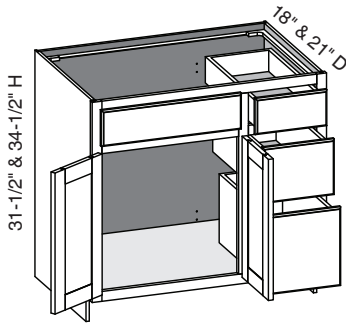

EXP	FL	FUE	SS	PFD	EXT	FT	SBR	LE	TSS	OS	NSH	WS	MI	DT	NB
✓	✓	✓	✓	✓	✓	✓	✓	✓	✓	STD	STD		✓		

Custom Size Ranges
Width: 36" – 48"
Height: 31-1/2" – 34-1/2"
Depth: 12", 15", 18", 21"
24", 27", 30"

- When width changes, door and false drawer openings remain fixed.
- When height changes, lower opening heights change. Upper and middle opening heights fixed at 5" and 8".
- Doors hinged on center stile require 1/2" overlay hinges for 1-1/4" or 1-3/8" overlays.

Cabinet Code	
VC3DR3631.5BD	VC3DR3634.5BD
VC3DR3931.5BD	VC3DR3934.5BD
VC3DR4231.5BD	VC3DR4234.5BD
VC3DR4531.5BD	VC3DR4534.5BD
VC3DR4831.5BD	VC3DR4834.5BD

Options Key: EXP = Exposed End(s) FL = Flush End(s) FUE = Flush Unexposed End(s) SS = Shaped Side PFD = Prep for False Door
EXT = Extended Stile(s) FT = Flush Toe SBR = Shaped Bottom Rail LE = Leg Extension TSS = Toe Space Side OS = Omit Shelving
NSH = No Shelf Holes WS = Solid Wood Shelves MI = Matching Interior DT = Dust Top NB = Natural Finished Bottom