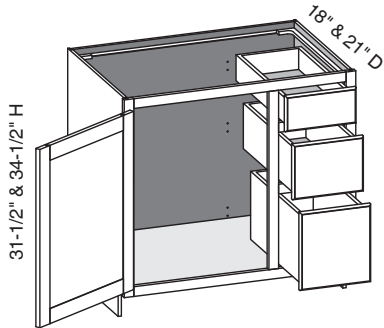

EXP	FL	FUE	SS	PFD	EXT	FT	SBR	LE	TSS	OS	NSH	WS	MI	DT	NB
✓	✓	✓	✓	✓	✓	✓	✓	✓	✓	STD	STD		✓		

Custom Size Ranges
 Width: 36" – 48"
 Height: 31-1/2" – 34-1/2"
 Depth: 12", 15", 18", 21"
 24", 27", 30"

- When width changes, door opening remains fixed.
- When height changes, lower opening heights change. Upper and middle drawer opening heights fixed at 5" and 8".
- Doors hinged on center stile require 1/2" overlay hinges for 1-1/4" or 1-3/8" overlays.