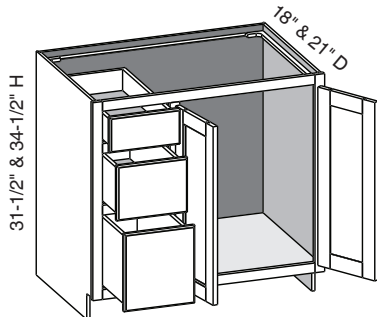

VCFD3DL/CSVCFD3DL - Vanity Combo Full Door Three Drawers Left w/Butt Doors

EXP	FL	FUE	SS	PFD	EXT	FT	SBR	LE	TSS	OS	NSH	WS	MI	DT	NB
✓	✓	✓	✓	✓	✓	✓	✓	✓	✓	STD	STD		✓		

Custom Size Ranges
Width: 36" – 48"
Height: 31-1/2" – 34-1/2"
Depth: 12", 15", 18", 21"
24", 27", 30"

- When width changes, door opening remains fixed.
- When height changes, lower opening heights change. Upper and middle drawer opening heights fixed at 5" and 8".
- Doors hinged on center stile require 1/2" overlay hinges for 1-1/4" or 1-3/8" overlays.

Cabinet Code	
VCFD3DL3631.5BD	VCFD3DL3634.5BD
VCFD3DL3931.5BD	VCFD3DL3934.5BD
VCFD3DL4231.5BD	VCFD3DL4234.5BD
VCFD3DL4531.5BD	VCFD3DL4534.5BD
VCFD3DL4831.5BD	VCFD3DL4834.5BD