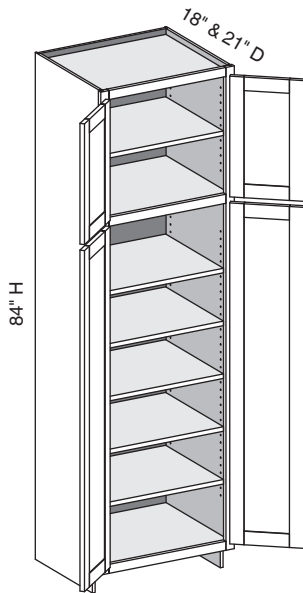

VUC/CSUC - Vanity Utility w/Butt Doors

EXP	FL	FUE	SS	PFD	EXT	FT	SBR	LE	TSS	OS	NSH	WS	MI	DT	NB
✓	✓	✓	✓	✓	✓	✓	✓	✓	✓	✓	✓	✓	✓		

Custom Size Ranges
Width: 24" – 36"
Height: 84" – 120"
Depth: 5-1/2" – 30"

- 84" – 90" high has six shelves.
- 90-1/16" – 96" high has seven shelves.
- 96-1/16" – 108" high has eight shelves.
- 108-1/16" – 120" high has nine shelves.
- Matching specie interior is not available over 96" high. Natural Birch UV material will be used.
- When height changes, upper opening height changes. Lower opening height fixed at 56".
- Specify single or butt doors on custom size cabinets 24" wide.
- Separate 4" high toe platform is available with all cabinet heights.

Cabinet Code
VUC2484BD

Options Key: EXP = Exposed End(s) FL = Flush End(s) FUE = Flush Unexposed End(s) SS = Shaped Side PFD = Prep for False Door
EXT = Extended Stile(s) FT = Flush Toe SBR = Shaped Bottom Rail LE = Leg Extension TSS = Toe Space Side OS = Omit Shelving
NSH = No Shelf Holes WS = Solid Wood Shelves MI = Matching Interior DT = Dust Top NB = Natural Finished Bottom