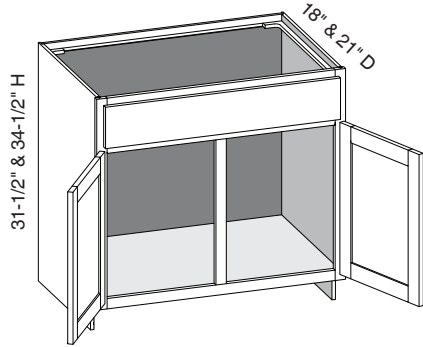

VS/CSBS2D1D - Vanity Sink Two Door One Drawer

EXP	FL	FUE	SS	PFD	EXT	FT	SBR	LE	TSS	OS	NSH	WS	MI	DT	NB
✓	✓	✓	✓	✓	✓	✓	✓	✓	✓	STD	STD		✓		

Custom Size Ranges
Width: 27" – 36"
Height: 31-1/2" – 42"
Depth: 18" – 30"

- False drawer front.
- When height changes, lower opening height changes. Upper opening height fixed at 5".

Cabinet Code	
VS3031.5	VS3034.5
VS3331.5	VS3334.5
VS3631.5	VS3634.5

VSX/CSBS2D2D - Vanity Sink Two Door Two Drawer