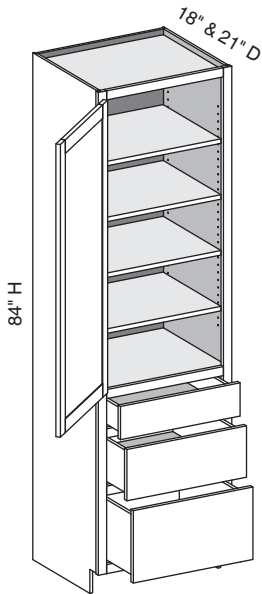

VL3B/CSU3D - Vanity Linen Three Drawer Base Height

EXP	FL	FUE	SS	PFD	EXT	FT	SBR	LE	TSS	OS	NSH	WS	MI	DT	NB
✓	✓	✓	✓	✓	✓	✓	✓	✓	✓	✓	✓	✓	✓		

Custom Size Ranges
Width: 12" – 24"
Height: 84" – 120"
Depth: 12", 15", 18", 21"
24", 27", 30"

- Lower section aligns with 34-1/2" high vanity cabinets.
- 84" – 90" high has four shelves.
- 90-1/16" – 96" high has five shelves.
- 96-1/16" – 108" high has six shelves.
- 108-1/16" – 120" high has seven shelves.
- Matching specie interior is not available over 96" high. Natural Birch UV material will be used.
- When height changes, upper opening height changes. Lower drawer opening heights fixed at 5", 8" and 11-1/2".
- Specify single or butt doors on custom size cabinets 24" wide.
- Separate 4" high toe platform is available with all cabinet heights.

Cabinet Code	
VL3B1884	VL3B2484
VL3B2184