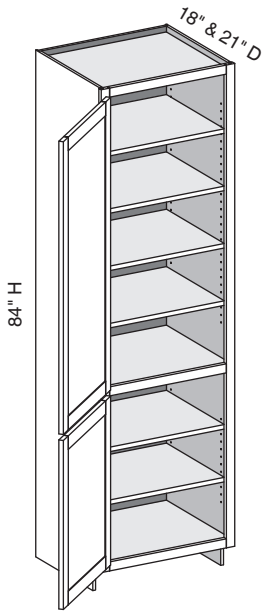

VLB/CSUCR - Vanity Linen Base Height

EXP	FL	FUE	SS	PFD	EXT	FT	SBR	LE	TSS	OS	NSH	WS	MI	DT	NB
✓	✓	✓	✓	✓	✓	✓	✓	✓	✓	✓	✓	✓	✓		

Custom Size Ranges
Width: 12" – 24"
Height: 84" – 120"
Depth: 5-1/2" – 30"

- Lower section aligns with 34-1/2" high vanity cabinets.
- 84" – 90" high has six shelves.
- 90-1/16" – 96" high has seven shelves.
- 96-1/16" – 108" high has eight shelves.
- 108-1/16" – 120" high has nine shelves.
- Matching specie interior is not available over 96" high. Natural Birch UV material will be used.
- When height changes, upper opening height changes. Lower opening height fixed at 27-1/2".
- Specify single or butt doors on custom size cabinets 24" wide.
- Separate 4" high toe platform is available with all cabinet heights.

Cabinet Code	
VLB1884	VLB2484
VLB2184