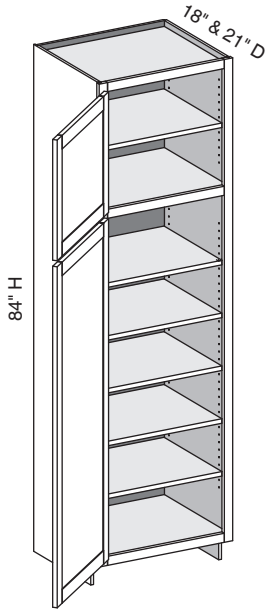

VUC/CSUC - Vanity Utility

EXP	FL	FUE	SS	PFD	EXT	FT	SBR	LE	TSS	OS	NSH	WS	MI	DT	NB
✓	✓	✓	✓	✓	✓	✓	✓	✓	✓	✓	✓	✓	✓		

Custom Size Ranges
Width: 12" – 24"
Height: 84" – 120"
Depth: 5-1/2" – 30"

- 84" – 90" high has six shelves.
- 90-1/16" – 96" high has seven shelves.
- 96-1/16" – 108" high has eight shelves.
- 108-1/16" – 120" high has nine shelves.
- Matching specie interior is not available over 96" high. Natural Birch UV material will be used.
- When height changes, upper opening height changes. Lower opening height fixed at 56".
- Specify single or butt doors on custom size cabinets 24" wide.
- Separate 4" high toe platform is available with all cabinet heights.

Cabinet Code	
VUC1884	VUC2484
VUC2184