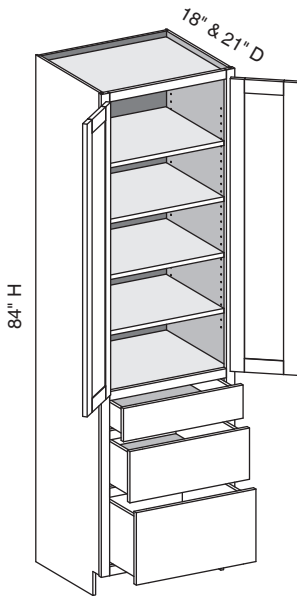

VL3V/CSVL3V - Vanity Linen Three Drawer Vanity Height w/Butt Doors

EXP	FL	FUE	SS	PFD	EXT	FT	SBR	LE	TSS	OS	NSH	WS	MI	DT	NB
✓	✓	✓	✓	✓	✓	✓	✓	✓	✓	✓	✓	✓	✓		

Custom Size Ranges
Width: 24" – 36"
Height: 84" – 120"
Depth: 12", 15", 18", 21"
24", 27", 30"

- Lower section aligns with 31-1/2" high vanity cabinets.
- 84" – 90" high has four shelves.
- 90-1/16" – 96" high has five shelves.
- 96-1/16" – 108" high has six shelves.
- 108-1/16" – 120" high has seven shelves.
- Matching specie interior is not available over 96" high. Natural Birch UV material will be used.
- When height changes, upper opening height changes. Lower drawer opening heights fixed at 5", 8" and 8-1/2".
- Specify single or butt doors on custom size cabinets 24" wide.
- Separate 4" high toe platform is available with all cabinet heights.

Cabinet Code
VL3V2484BD

Options Key: EXP = Exposed End(s) FL = Flush End(s) FUE = Flush Unexposed End(s) SS = Shaped Side PFD = Prep for False Door
EXT = Extended Stile(s) FT = Flush Toe SBR = Shaped Bottom Rail LE = Leg Extension TSS = Toe Space Side OS = Omit Shelving
NSH = No Shelf Holes WS = Solid Wood Shelves MI = Matching Interior DT = Dust Top NB = Natural Finished Bottom