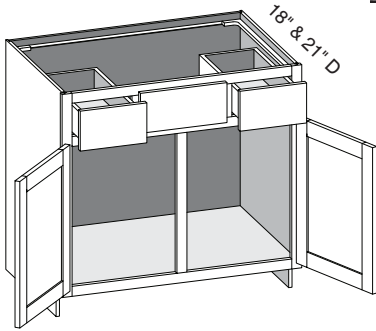

EXP	FL	FUE	SS	PFD	EXT	FT	SBR	LE	TSS	OS	NSH	WS	MI	DT	NB
✓	✓	✓	✓	✓	✓	✓	✓	✓	✓	STD	STD		✓		

Custom Size Ranges
 Width: 30" – 48"
 Height: 31-1/2" – 42"
 Depth: 18" – 30"

- False drawer fronts.
- When height changes, lower opening height changes. Upper opening height fixed at 5".

Cabinet Code	
VSX3031.5	VSX3034.5
VSX3631.5	VSX3634.5

VBS/CSVBS - Vanity Base Sink w/Butt Doors

EXP	FL	FUE	SS	PFD	EXT	FT	SBR	LE	TSS	OS	NSH	WS	MI	DT	NB
✓	✓	✓	✓	✓	✓	✓	✓	✓	✓	STD	STD		✓		

Custom Size Ranges
 Width: 36"
 Height: 31-1/2" – 42"
 Depth: 12", 15", 18", 21", 24", 27", 30"

EXP	FL	FUE	SS	PFD	EXT	FT	SBR	LE	TSS	OS	NSH	WS	MI	DT	NB
✓	✓	✓	✓	✓	✓	✓	✓	✓	✓	STD	STD		✓		

Custom Size Ranges
Width: 36" – 48"
Height: 31-1/2" – 42"
Depth: 12", 15", 18", 21"
24", 27", 30"

- False top middle drawer front.
- When height changes, lower opening height changes. Upper opening height fixed at 5".
- When width changes, middle opening width changes. Left and right opening widths fixed at 9".