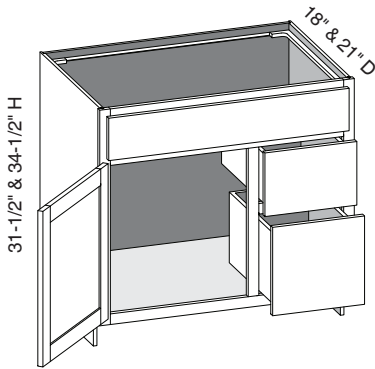

VCR/CSVCR - Vanity Combination Right

EXP	FL	FUE	SS	PFD	EXT	FT	SBR	LE	TSS	OS	NSH	WS	MI	DT	NB
✓	✓	✓	✓	✓	✓	✓	✓	✓	✓	STD	STD		✓		

Custom Size Ranges
Width: 30" – 36"
Height: 31-1/2" – 34-1/2"
Depth: 12", 15", 18", 21"
24", 27", 30"

- False top drawer front.
- When height changes, lower opening heights change. Upper and middle opening heights fixed at 5" and 8".
- When width changes, door and false drawer openings change. Lower drawer openings fixed at 12".
- Specify single or butt doors on custom size cabinets 36" wide.
- Doors hinged on center stile require 1/2" overlay hinges for 1-1/4" or 1-3/8" overlays.

Cabinet Code	
VCR3031.5	VCR3034.5
VCR3331.5	VCR3334.5
VCR3631.5	VCR3634.5