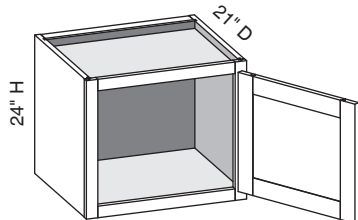

EXP	FL	FUE	SS	PFD	EXT	FT	SBR	LE	TSS	OS	NSH	WS	MI	DT	NB
✓	✓	✓		✓	✓					STD	STD		✓	STD	✓

Custom Size Ranges
Width: 21" – 24"
Height: 18" – 24"
Depth: 18" – 21"

- Includes two precut 2 x 4 installation cleats.
- The load capacity of these cabinets is greatly dependent on the quality of the installation screws and whether the cabinets are secured into the wall studs. If not secured into two or more studs, using high quality installation screws the cabinet may not support the desired weight.
- Conestoga will not be responsible for cabinet failure due to inadequate installation techniques or materials.

24" High
WHV2124
WHV2424

Options Key: EXP = Exposed End(s) FL = Flush End(s) FUE = Flush Unexposed End(s) SS = Shaped Side PFD = Prep for False Door
EXT = Extended Stile(s) FT = Flush Toe SBR = Shaped Bottom Rail LE = Leg Extension TSS = Toe Space Side OS = Omit Shelving
NSH = No Shelf Holes WS = Solid Wood Shelves MI = Matching Interior DT = Dust Top NB = Natural Finished Bottom