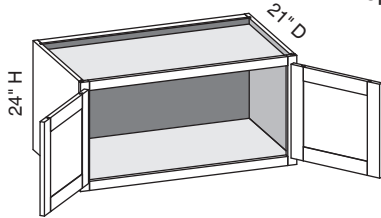

WHV/CSWHV - Wall Hung Vanity w/Butt Doors

EXP	FL	FUE	SS	PFD	EXT	FT	SBR	LE	TSS	OS	NSH	WS	MI	DT	NB
✓	✓	✓		✓	✓					STD	STD		✓	STD	✓

Custom Size Ranges
Width: 24" – 36"
Height: 18" – 24"
Depth: 18" – 21"

- Includes two precut 2 x 4 installation cleats.
- The load capacity of these cabinets is greatly dependent on the quality of the installation screws and whether the cabinets are secured into the wall studs. If not secured into two or more studs, using high quality installation screws the cabinet may not support the desired weight.
- Conestoga will not be responsible for cabinet failure due to inadequate installation techniques or materials.

24" High	
WHV2424BD	WHV3324BD
WHV2724BD	WHV3624BD
WHV3024BD	

WHV/CSWHVCS - Wall Hung Vanity w/Center Stile

EXP	FL	FUE	SS	PFD	EXT	FT	SBR	LE	TSS	OS	NSH	WS	MI	DT	NB
✓	✓	✓		✓	✓					STD	STD		✓	STD	✓