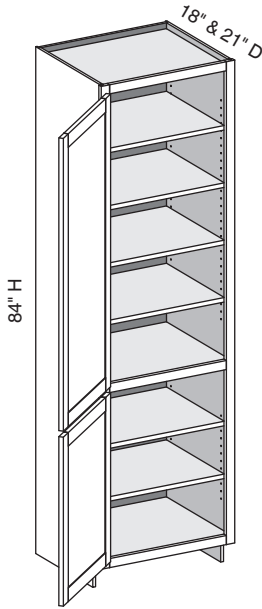

VLV/CSVLV - Vanity Linen Vanity Height

EXP	FL	FUE	SS	PFD	EXT	FT	SBR	LE	TSS	OS	NSH	WS	MI	DT	NB
✓	✓	✓	✓	✓	✓	✓	✓	✓		✓	✓	✓	✓		

Custom Size Ranges
Width: 12" – 24"
Height: 84" – 120"
Depth: 5-1/2" – 30"

- Lower section aligns with 31-1/2" high vanity cabinets.
- 84" – 90" high has six shelves.
- 90-1/16" – 96" high has seven shelves.
- 96-1/16" – 108" high has eight shelves.
- 108-1/16" – 120" high has nine shelves.
- Matching specie interior is not available over 96" high. Natural Birch UV material will be used.
- When height changes, upper opening height changes. Lower opening height fixed at 24-1/2".
- Specify single or butt doors on custom size cabinets 24" wide.
- Separate 4" high toe platform is available with all cabinet heights.

Cabinet Code	
VLV1884	VLV2484
VLV2184