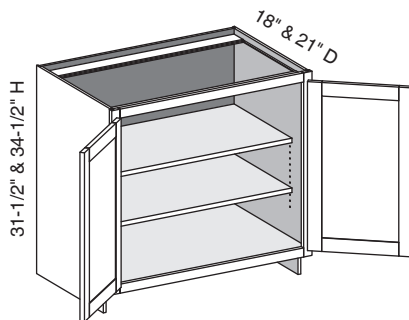

EXP	FL	FUE	SS	PFD	EXT	FT	SBR	LE	TSS	OS	NSH	WS	MI	DT	NB
✓	✓	✓	✓	✓	✓	✓	✓	✓	✓	✓	✓	✓	✓	✓	

Custom Size Ranges
Width: 24" – 36"
Height: 10" – 48"
Depth: 5-1/2" – 30"

- 10" – 22" high has no shelves.
- 22-1/16" – 28" high has one shelf.
- 28-1/16" – 40" high has two shelves.
- 40-1/16" – 48" high has three shelves.
- Specify single or butt doors on custom size cabinets 24" wide.

Cabinet Code	
VBF2431.5BD	VBF2434.5BD
VBF2731.5BD	VBF2734.5BD
VBF3031.5BD	VBF3034.5BD
VBF3631.5BD	VBF3634.5BD

Options Key: EXP = Exposed End(s) FL = Flush End(s) FUE = Flush Unexposed End(s) SS = Shaped Side PFD = Prep for False Door
EXT = Extended Stile(s) FT = Flush Toe SBR = Shaped Bottom Rail LE = Leg Extension TSS = Toe Space Side OS = Omit Shelving
NSH = No Shelf Holes WS = Solid Wood Shelves MI = Matching Interior DT = Dust Top NB = Natural Finished Bottom