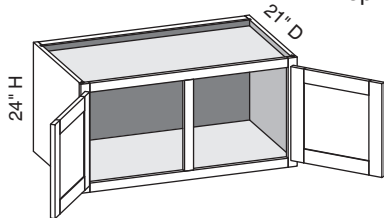

Custom Size Ranges
Width: 27" – 48"
Height: 18" – 24"
Depth: 18" – 21"

- Includes two precut 2 x 4 installation cleats.
- The load capacity of these cabinets is greatly dependent on the quality of the installation screws and whether the cabinets are secured into the wall studs. If not secured into two or more studs, using high quality installation screws the cabinet may not support the desired weight.
- Conestoga will not be responsible for cabinet failure due to inadequate installation techniques or materials.

24" High	
WHV2724	WHV3924
WHV3024	WHV4224
WHV3324	WHV4524
WHV3624	WHV4824