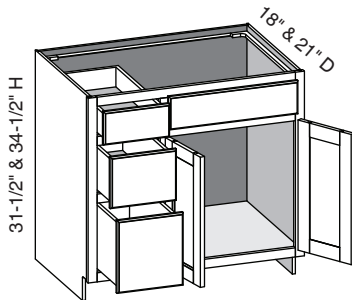

VC3DL/CSVC3DL - Vanity Combo Three Drawer Left w/Butt Doors

EXP	FL	FUE	SS	PFD	EXT	FT	SBR	LE	TSS	OS	NSH	WS	MI	DT	NB
✓	✓	✓	✓	✓	✓	✓	✓	✓	✓	STD	STD		✓		

Custom Size Ranges
Width: 36" – 48"
Height: 31-1/2" – 34-1/2"
Depth: 12", 15", 18", 21"
24", 27", 30"

- When width changes, door and false drawer openings remain fixed.
- Doors hinged on center stile require 1/2" overlay hinges for 1-1/4" or 1-3/8" overlays.

Cabinet Code	
VC3DL3631.5BD	VC3DL3634.5BD
VC3DL3931.5BD	VC3DL3934.5BD
VC3DL4231.5BD	VC3DL4234.5BD
VC3DL4531.5BD	VC3DL4534.5BD
VC3DL4831.5BD	VC3DL4834.5BD