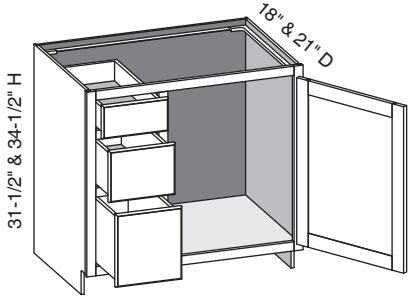

VCFD3DL/CSVCFD3DL - Vanity Combo Full Door Three Drawer Left

EXP	FL	FUE	SS	PFD	EXT	FT	SBR	LE	TSS	OS	NSH	WS	MI	DT	NB
✓	✓	✓	✓	✓	✓	✓	✓	✓	✓	STD	STD		✓		

Custom Size Ranges
Width: 36" – 48"
Height: 31-1/2" – 34-1/2"
Depth: 12", 15", 18", 21"
24", 27", 30"

- When width changes, door opening remains fixed.
- When height changes, lower opening heights change. Upper and middle drawer opening heights fixed at 5" and 8".
- Doors hinged on center stile require 1/2" overlay hinges for 1-1/4" or 1-3/8" overlays.

Cabinet Code	
VCFD3DL3631.5	VCFD3DL3634.5
VCFD3DL3931.5	VCFD3DL3934.5
VCFD3DL4231.5	VCFD3DL4234.5
VCFD3DL4531.5	VCFD3DL4534.5
VCFD3DL4831.5	VCFD3DL4834.5