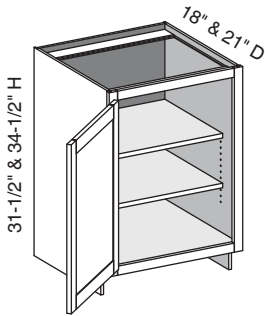

VBF/CSBFD - Vanity Base Full Door

EXP	FL	FUE	SS	PFD	EXT	FT	SBR	LE	TSS	OS	NSH	WS	MI	DT	NB
✓	✓	✓	✓	✓	✓	✓	✓	✓	✓	✓	✓	✓	✓	✓	

Custom Size Ranges
Width: 9" – 24"
Height: 10" – 48"
Depth: 5-1/2" – 30"

- 10" – 22" high has no shelves.
- 22-1/16" – 28" high has one shelf.
- 28-1/16" – 40" high has two shelves.
- 40-1/16" – 48" high has three shelves.
- Specify single or butt doors on custom size cabinets 24" wide.

Cabinet Code	
VBF1831.5	VBF1834.5

VBF/CSBFD - Vanity Base Full Door w/Butt Doors