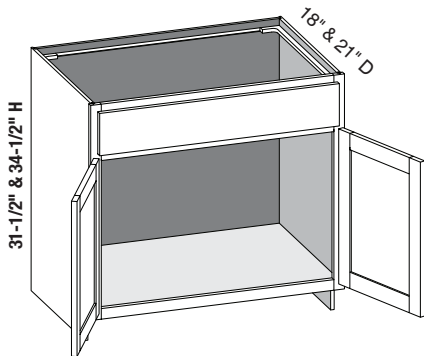

VB/CSB - Vanity Base

EXP	FL	FUE	SS	PFD	EXT	FT	SBR	LE	TSS	OS	NSH	WS	MI	DT	NB
✓	✓	✓	✓	✓	✓	✓	✓	✓	✓	✓	✓	✓	✓	✓	✓

Custom Size Ranges
 Width: 12" – 24"
 Height: 31-1/2" – 42"
 Depth: 12", 15", 18", 21",
 24", 27", 30"

- When height changes, lower opening height changes. Upper opening height fixed at 5".
- Specify single or butt doors on custom size cabinets 24" wide.

Cabinet Code	
VB1231.5	VB1234.5
VB1531.5	VB1534.5
VB1831.5	VB1834.5
VB2131.5	VB2134.5

VS/CSBS - Vanity Sink w/Butt Doors

EXP	FL	FUE	SS	PFD	EXT	FT	SBR	LE	TSS	OS	NSH	WS	MI	DT	NB
✓	✓	✓	✓	✓	✓	✓	✓	✓	✓	STD	STD		✓		

Custom Size Ranges
 Width: 24" – 36"
 Height: 31-1/2" – 42"
 Depth: 18" – 30"

- False drawer front.
- No drawer box, shelf support holes or shelf with sink units.
- When height changes, lower opening height changes. Upper opening height fixed at 5".
- Specify single or butt doors on custom size cabinets 24" wide.