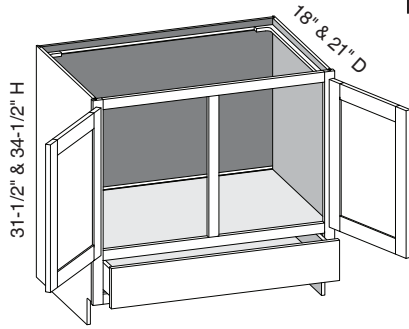

VSRV/CSVSRVCS - Vanity Sink Reverse w/Center Stile

EXP	FL	FUE	SS	PFD	EXT	FT	SBR	LE	TSS	OS	NSH	WS	MI	DT	NB
✓	✓	✓	✓	✓	✓	✓	✓	✓	✓	STD	STD		✓		

Custom Size Ranges
Width: 30" – 36"
Height: 31-1/2" – 42"
Depth: 12", 15", 18", 21"
24", 27", 30"

- When height changes, top opening height changes. Lower opening height fixed at 5".

Cabinet Code	
VSRV3031.5	VSRV3034.5
VSRV3631.5	VSRV3634.5