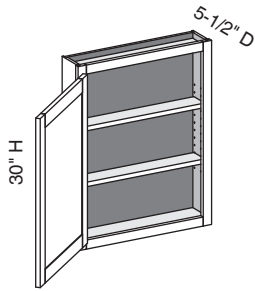

VW/CSW - Vanity Wall

EXP	FL	FUE	SS	PFD	EXT	FT	SBR	LE	TSS	OS	NSH	WS	MI	DT	NB
✓	✓	✓		✓	✓					✓	✓	✓	✓		✓

Custom Size Ranges
Width: 9" – 36"
Height: 12" – 48"
Depth: 5-1/2" – 30"

- 12" – 18" high has no shelves.
- 18-1/16" – 24" high has one shelf.
- 24-1/16" – 36" high has two shelves.
- 36-1/16" – 48" high has three shelves.
- Specify single or butt doors on custom size cabinets 24" wide.

30" High	
VW1230	VW1830
VW1530	VW2430