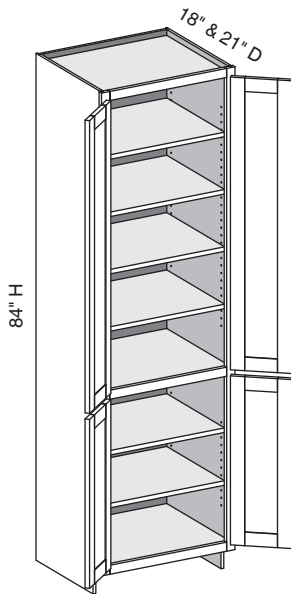

VLB/CSUCR - Vanity Linen Base Height w/Butt Doors

EXP	FL	FUE	SS	PFD	EXT	FT	SBR	LE	TSS	OS	NSH	WS	MI	DT	NB
✓	✓	✓	✓	✓	✓	✓	✓	✓	✓	✓	✓	✓	✓		

Custom Size Ranges
Width: 24" – 36"
Height: 84" – 120"
Depth: 5-1/2" – 30"

- Lower section aligns with 34-1/2" high vanity cabinets.
- 84" – 90" high has six shelves.
- 90-1/16" – 96" high has seven shelves.
- 96-1/16" – 108" high has eight shelves.
- 108-1/16" – 120" high has nine shelves.
- Matching specie interior is not available over 96" high. Natural Birch UV material will be used.
- When height changes, upper opening height changes. Lower opening height fixed at 27-1/2".
- Specify single or butt doors on custom size cabinets 24" wide.
- Separate 4" high toe platform is available with all cabinet heights.

Cabinet Code
VLB2484BD

Options Key: EXP = Exposed End(s) FL = Flush End(s) FUE = Flush Unexposed End(s) SS = Shaped Side PFD = Prep for False Door
EXT = Extended Stile(s) FT = Flush Toe SBR = Shaped Bottom Rail LE = Leg Extension TSS = Toe Space Side OS = Omit Shelving
NSH = No Shelf Holes WS = Solid Wood Shelves MI = Matching Interior DT = Dust Top NB = Natural Finished Bottom