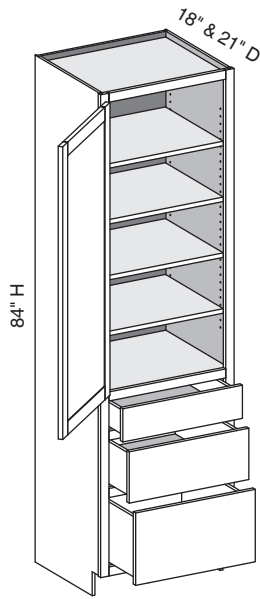

VL3V/CSVL3V - Vanity Linen Three Drawer Vanity Height

EXP	FL	FUE	SS	PFD	EXT	FT	SBR	LE	TSS	OS	NSH	WS	MI	DT	NB
✓	✓	✓	✓	✓	✓	✓	✓	✓	✓	✓	✓	✓	✓		

Custom Size Ranges
Width: 12" – 24"
Height: 84" – 120"
Depth: 12", 15", 18", 21"
24", 27", 30"

- Lower section aligns with 31-1/2" high vanity cabinets.
- 84" – 90" high has four shelves.
- 90-1/16" – 96" high has five shelves.
- 96-1/16" – 108" high has six shelves.
- 108-1/16" – 120" high has seven shelves.
- Matching specie interior is not available over 96" high. Natural Birch UV material will be used.
- When height changes, upper opening height changes. Lower drawer opening heights fixed at 5", 8" and 8-1/2".
- Specify single or butt doors on custom size cabinets 24" wide.
- Separate 4" high toe platform is available with all cabinet heights.

Cabinet Code	
VL3V1884	VL3V2484
VL3V2184