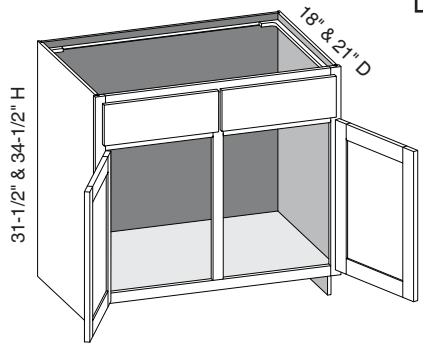

VS/CSBS - Vanity Sink w/Butt Doors

EXP	FL	FUE	SS	PFD	EXT	FT	SBR	LE	TSS	OS	NSH	WS	MI	DT	NB
✓	✓	✓	✓	✓	✓	✓	✓	✓	✓	STD	STD		✓		

Custom Size Ranges
 Width: 24" – 36"
 Height: 31-1/2" – 42"
 Depth: 18" – 30"

- False drawer front.
- No drawer box, shelf support holes or shelf with sink units.
- When height changes, lower opening height changes. Upper opening height fixed at 5".
- Specify single or butt doors on custom size cabinets 24" wide.

VS/CSBS2D1D - Vanity Sink Two Door One Drawer

EXP	FL	FUE	SS	PFD	EXT	FT	SBR	LE	TSS	OS	NSH	WS	MI	DT	NB
✓	✓	✓	✓	✓	✓	✓	✓	✓	✓	STD	STD		✓		

Custom Size Ranges
 Width: 27" – 36"
 Height: 31-1/2" – 42"
 Depth: 18" – 30"

- False drawer front.
- When height changes, lower opening height changes. Upper opening height fixed at 5".

Cabinet Code	
VS3031.5	VS3034.5
VS3331.5	VS3334.5
VS3631.5	VS3634.5

VSX/CSBS2D2D - Vanity Sink Two Door Two Drawer

EXP	FL	FUE	SS	PFD	EXT	FT	SBR	LE	TSS	OS	NSH	WS	MI	DT	NB
✓	✓	✓	✓	✓	✓	✓	✓	✓	✓	STD	STD		✓		

Custom Size Ranges
 Width: 30" – 48"
 Height: 31-1/2" – 42"
 Depth: 18" – 30"

- False drawer fronts.
- When height changes, lower opening height changes. Upper opening height fixed at 5".