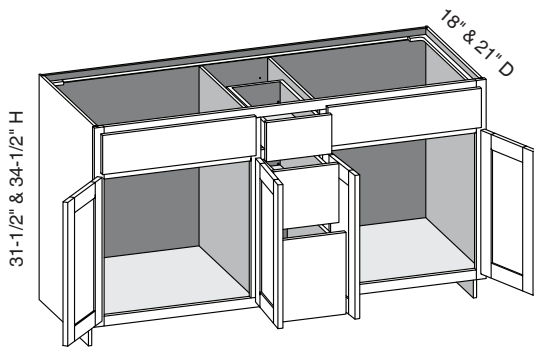

EXP	FL	FUE	SS	PFD	EXT	FT	SBR	LE	TSS	OS	NSH	WS	MI	DT	NB
✓	✓	✓	✓	✓	✓	✓	✓		✓	STD	STD		✓		

Custom Size Ranges
 Width: 48" – 72"
 Height: 31-1/2" – 34-1/2"
 Depth: 12", 15", 18", 21"
 24", 27", 30"

- One false top drawer front, two functional top drawers.
- When height changes, lower opening heights change. Upper and middle drawer openings heights fixed at 5" and 8".
- When width changes, door and false drawer front openings change.
- Doors hinged on center stile require 1/2" overlay hinges for 1-1/4" or 1-3/8" overlays.

Custom Size Ranges
 Width: 48" – 72"
 Height: 31-1/2" – 34-1/2"
 Depth: 12", 15", 18", 21"
 24", 27", 30"

- Two false top drawer fronts, one functional top drawer.
- When height changes, lower opening heights change. Upper and middle drawer openings heights fixed at 5" and 8".
- When width changes, door and false drawer front openings change.
- Doors hinged on center stile require 1/2" overlay hinges for 1-1/4" or 1-3/8" overlays.