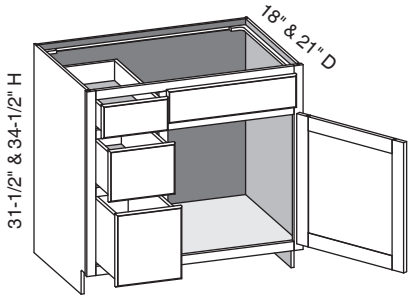

VC3DL/CSVC3DL - Vanity Combo Three Drawer Left

EXP	FL	FUE	SS	PFD	EXT	FT	SBR	LE	TSS	OS	NSH	WS	MI	DT	NB
✓	✓	✓	✓	✓	✓	✓	✓	✓	✓	STD	STD		✓		

Custom Size Ranges
Width: 36" – 48"
Height: 31-1/2" – 34-1/2"
Depth: 12", 15", 18", 21"
24", 27", 30"

- When width changes, door and false drawer openings remain fixed.
- Doors hinged on center stile require 1/2" overlay hinges for 1-1/4" or 1-3/8" overlays.

Cabinet Code	
VC3DL3631.5	VC3DL3634.5
VC3DL3931.5	VC3DL3934.5
VC3DL4231.5	VC3DL4234.5
VC3DL4531.5	VC3DL4534.5
VC3DL4831.5	VC3DL4834.5