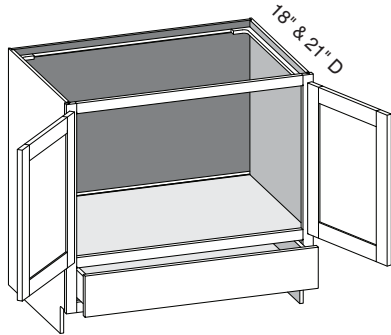

VSRV/CSVSRV - Vanity Sink Reverse w/Butt Doors

31-1/2" & 34-1/2" H

EXP	FL	FUE	SS	PFD	EXT	FT	SBR	LE	TSS	OS	NSH	WS	MI	DT	NB
✓	✓	✓	✓	✓	✓	✓	✓	✓	✓	STD	STD		✓		

Custom Size Ranges
Width: 24" – 36"
Height: 31-1/2" – 42"
Depth: 12", 15", 18", 21"
24", 27", 30"

- When height changes, top opening height changes. Lower opening height fixed at 5".

Cabinet Code	
VSRV2431.5BD	VSRV2434.5BD
VSRV3031.5BD	VSRV3034.5BD
VSRV3631.5BD	VSRV3634.5BD