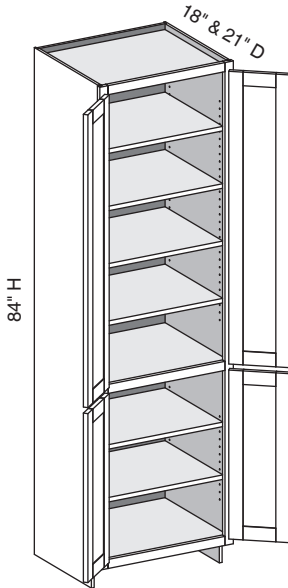

VLV/CSVLV - Vanity Linen Vanity Height w/Butt Doors

EXP	FL	FUE	SS	PFD	EXT	FT	SBR	LE	TSS	OS	NSH	WS	MI	DT	NB
✓	✓	✓	✓	✓	✓	✓	✓	✓		✓	✓	✓	✓		

Custom Size Ranges
Width: 24" – 36"
Height: 84" – 120"
Depth: 5-1/2" – 30"

- Lower section aligns with 31-1/2" high vanity cabinets.
- 84" – 90" high has six shelves.
- 90-1/16" – 96" high has seven shelves.
- 96-1/16" – 108" high has eight shelves.
- 108-1/16" – 120" high has nine shelves.
- Matching specie interior is not available over 96" high. Natural Birch UV material will be used.
- When height changes, upper opening height changes. Lower opening height fixed at 24-1/2".
- Specify single or butt doors on custom size cabinets 24" wide.
- Separate 4" high toe platform is available with all cabinet heights.

Cabinet Code
VLV2484BD

Options Key: EXP = Exposed End(s) FL = Flush End(s) FUE = Flush Unexposed End(s) SS = Shaped Side PFD = Prep for False Door
EXT = Extended Stile(s) FT = Flush Toe SBR = Shaped Bottom Rail LE = Leg Extension TSS = Toe Space Side OS = Omit Shelving
NSH = No Shelf Holes WS = Solid Wood Shelves MI = Matching Interior DT = Dust Top NB = Natural Finished Bottom