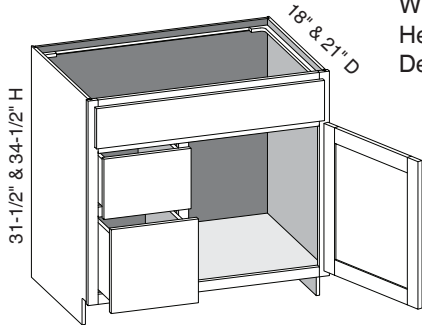

VCL/CSVCL - Vanity Combination Left

EXP	FL	FUE	SS	PFD	EXT	FT	SBR	LE	TSS	OS	NSH	WS	MI	DT	NB
✓	✓	✓	✓	✓	✓	✓	✓	✓	✓	STD	STD		✓		

Custom Size Ranges
Width: 30" – 36"
Height: 31-1/2" – 34-1/2"
Depth: 12", 15", 18", 21"
24", 27", 30"

- False top drawer front.
- When height changes, lower opening heights change. Upper and middle opening heights fixed at 5" and 8".
- When width changes, door and false drawer openings change. Lower drawer openings fixed at 12".
- Specify single or butt doors on custom size cabinets 36" wide.
- Doors hinged on center stile require 1/2" overlay hinges for 1-1/4" or 1-3/8" overlays.

Cabinet Code	
VCL3031.5	VCL3034.5
VCL3331.5	VCL3334.5
VCL3631.5	VCL3634.5

VCL/CSVCL - Vanity Combination Left w/Butt Doors

EXP	FL	FUE	SS	PFD	EXT	FT	SBR	LE	TSS	OS	NSH	WS	MI	DT	NB
✓	✓	✓	✓	✓	✓	✓	✓	✓	✓	STD	STD		✓