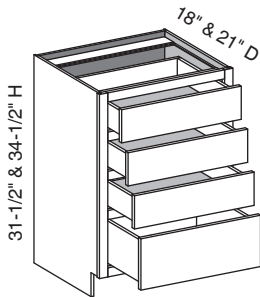

V4D/CSB4D - Vanity Four Drawer

EXP	FL	FUE	SS	PFD	EXT	FT	SBR	LE	TSS	OS	NSH	WS	MI	DT	NB
✓	✓	✓	✓	✓	✓	✓	✓	✓	✓	STD	STD		✓	✓	

Custom Size Ranges
Width: 12" – 39"
Height: 31-1/2" – 34-1/2"
Depth: 12", 15", 18", 21"
24", 27", 30"

- When height changes, lower opening height changes. Upper opening heights fixed at 5".

Cabinet Code	
V4D1231.5	V4D1234.5
V4D1531.5	V4D1534.5
V4D1831.5	V4D1834.5
V4D2131.5	V4D2134.5
V4D2431.5	V4D2434.5

Options Key: EXP = Exposed End(s) FL = Flush End(s) FUE = Flush Unexposed End(s) SS = Shaped Side PFD = Prep for False Door
EXT = Extended Stile(s) FT = Flush Toe SBR = Shaped Bottom Rail LE = Leg Extension TSS = Toe Space Side OS = Omit Shelving
NSH = No Shelf Holes WS = Solid Wood Shelves MI = Matching Interior DT = Dust Top NB = Natural Finished Bottom