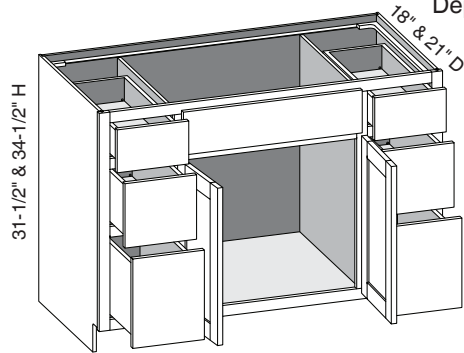

VC6D/CSVC6D - Vanity Combination Six Drawer w/Butt Doors

EXP	FL	FUE	SS	PFD	EXT	FT	SBR	LE	TSS	OS	NSH	WS	MI	DT	NB
✓	✓	✓	✓	✓	✓	✓	✓		✓	STD	STD		✓		

Custom Size Ranges
Width: 48" – 72"
Height: 31-1/2" – 34-1/2"
Depth: 12", 15", 18", 21"
24", 27", 30"