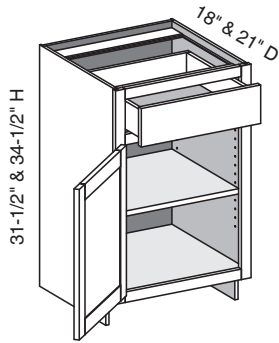

VB/CSB - Vanity Base

EXP	FL	FUE	SS	PFD	EXT	FT	SBR	LE	TSS	OS	NSH	WS	MI	DT	NB
✓	✓	✓	✓	✓	✓	✓	✓	✓	✓	✓	✓	✓	✓	✓	✓

Custom Size Ranges
 Width: 12" – 24"
 Height: 31-1/2" – 42"
 Depth: 12", 15", 18", 21",
 24", 27", 30"

- When height changes, lower opening height changes. Upper opening height fixed at 5".
- Specify single or butt doors on custom size cabinets 24" wide.

Cabinet Code	
VB1231.5	VB1234.5
VB1531.5	VB1534.5
VB1831.5	VB1834.5
VB2131.5	VB2134.5

VS/CSBS - Vanity Sink w/Butt Doors

EXP	FL	FUE	SS	PFD	EXT	FT	SBR	LE	TSS	OS	NSH	WS	MI	DT	NB
✓	✓	✓	✓	✓	✓	✓	✓	✓	✓	STD	STD		✓		

Custom Size Ranges
 Width: 24" – 36"
 Height: 31-1/2" – 42"
 Depth: 18" – 30"

- False drawer front.
- No drawer box, shelf support holes or shelf with sink units.
- When height changes, lower opening height changes. Upper opening height fixed at 5".
- Specify single or butt doors on custom size cabinets 24" wide.