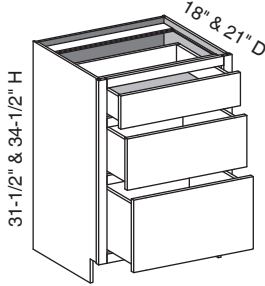

V3D/CSB3D - Vanity Three Drawer

EXP	FL	FUE	SS	PFD	EXT	FT	SBR	LE	TSS	OS	NSH	WS	MI	DT	NB
✓	✓	✓	✓	✓	✓	✓	✓	✓	✓	STD	STD		✓	✓	

Custom Size Ranges
Width: 12" – 39"
Height: 31-1/2" – 34-1/2"
Depth: 12", 15", 18", 21"
24", 27", 30"

- When height changes, lower opening height changes. Upper and middle opening heights fixed at 5" and 8".

Cabinet Code	
V3D1231.5	V3D1234.5
V3D1531.5	V3D1534.5
V3D1831.5	V3D1834.5
V3D2131.5	V3D2134.5
V3D2431.5	V3D2434.5