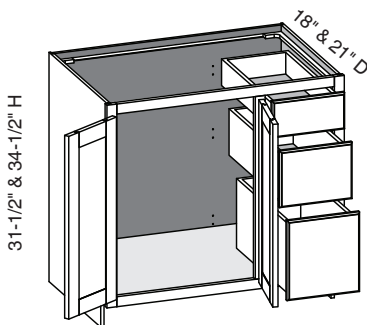

VCFD3DR/CSVCFD3DR - Vanity Combo Full Door Three Drawers Right w/Butt Doors

EXP	FL	FUE	SS	PFD	EXT	FT	SBR	LE	TSS	OS	NSH	WS	MI	DT	NB
✓	✓	✓	✓	✓	✓	✓	✓	✓	✓	STD	STD		✓		

Custom Size Ranges
Width: 36" – 48"
Height: 31-1/2" – 34-1/2"
Depth: 12", 15", 18", 21"
24", 27", 30"

- When width changes, door opening remains fixed.
- When height changes, lower opening heights change. Upper and middle drawer opening heights fixed at 5" and 8".
- Doors hinged on center stile require 1/2" overlay hinges for 1-1/4" or 1-3/8" overlays.

Cabinet Code	
VCFD3DR3631.5BD	VCFD3DR3634.5BD
VCFD3DR3931.5BD	VCFD3DR3934.5BD
VCFD3DR4231.5BD	VCFD3DR4234.5BD
VCFD3DR4531.5BD	VCFD3DR4534.5BD
VCFD3DR4831.5BD	VCFD3DR4834.5BD