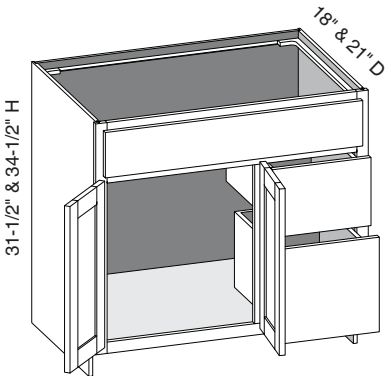

VCR/CSVCR - Vanity Combination Right w/Butt Doors

EXP	FL	FUE	SS	PFD	EXT	FT	SBR	LE	TSS	OS	NSH	WS	MI	DT	NB
✓	✓	✓	✓	✓	✓	✓	✓	✓	✓	STD	STD		✓		

Custom Size Ranges
Width: 36" – 48"
Height: 31-1/2" – 34-1/2"
Depth: 12", 15", 18", 21"
24", 27", 30"

- False top drawer front.
- When height changes, lower opening heights change. Upper and middle opening heights fixed at 5" and 8".
- When width changes, door and false drawer openings change. Lower drawer openings fixed at 12".
- Specify single or butt doors on custom size cabinets 36" wide.
- Doors hinged on center stile require 1/2" overlay hinges for 1-1/4" or 1-3/8" overlays.

Cabinet Code	
VCR4231.5BD	VCR4234.5BD
VCR4831.5BD	VCR4834.5BD

Options Key: EXP = Exposed End(s) FL = Flush End(s) FUE = Flush Unexposed End(s) SS = Shaped Side PFD = Prep for False Door
EXT = Extended Stile(s) FT = Flush Toe SBR = Shaped Bottom Rail LE = Leg Extension TSS = Toe Space Side OS = Omit Shelving
NSH = No Shelf Holes WS = Solid Wood Shelves MI = Matching Interior DT = Dust Top NB = Natural Finished Bottom