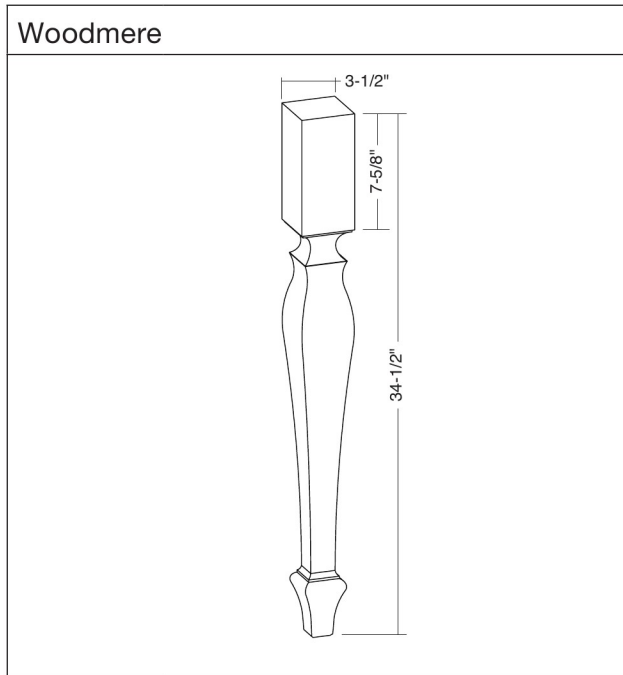

Specie	Whole	Split	3/4
Cherry	635.75.004	N/A	N/A
Maple	635.75.024	N/A	N/A

**Please refer to pricing through Con-Nex,
our online ordering program**