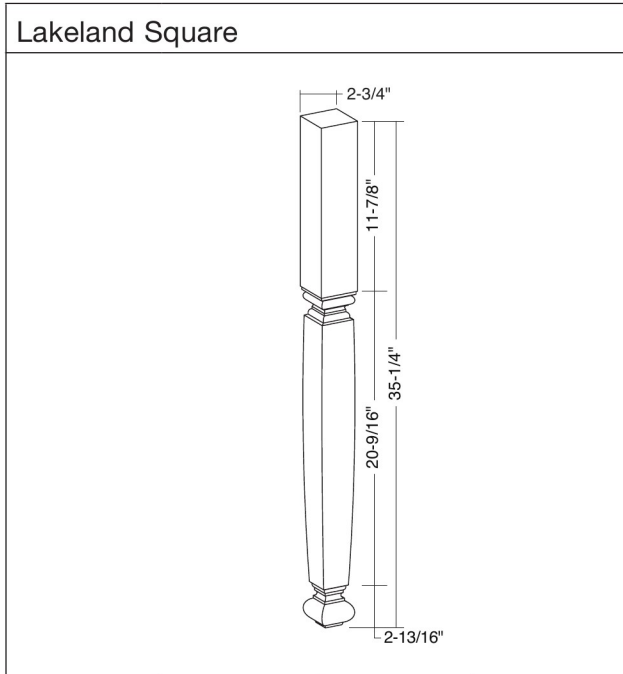

Table Legs and Decorative Columns (continued)

Specie	Whole	Split	3/4
Alder	2655592A	N/A	N/A
Cherry	2655593A	N/A	N/A
Maple	2655594A	N/A	N/A
Paint Grade	2655595A	N/A	N/A
Red Oak	2655596A	N/A	N/A