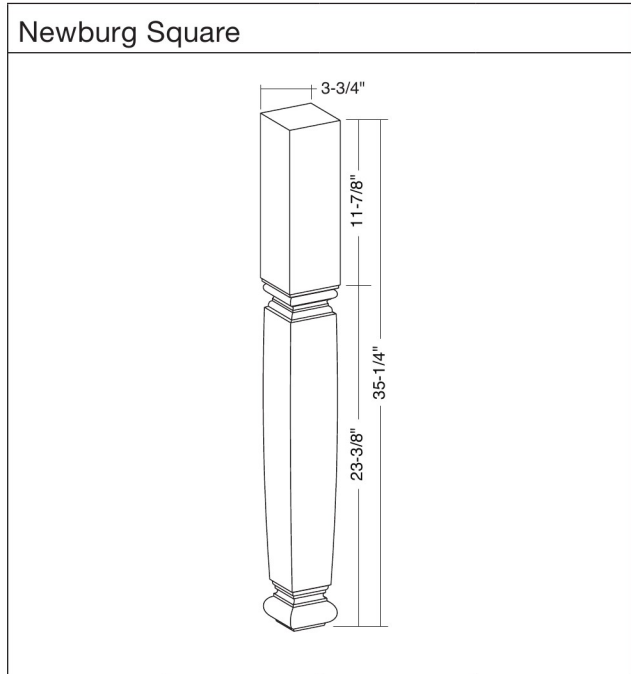

Specie	Whole	Split	3/4
Alder	2655597A	N/A	N/A
Cherry	2655598A	N/A	N/A
Maple	2655599A	N/A	N/A
Paint Grade	2655600A	N/A	N/A
Red Oak	2655601A	N/A	N/A